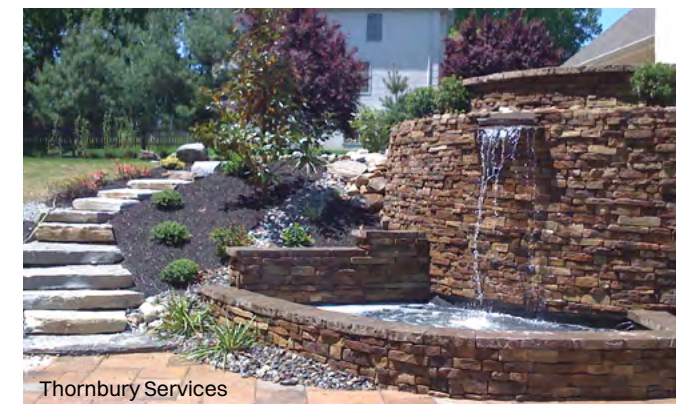

B&D Builders