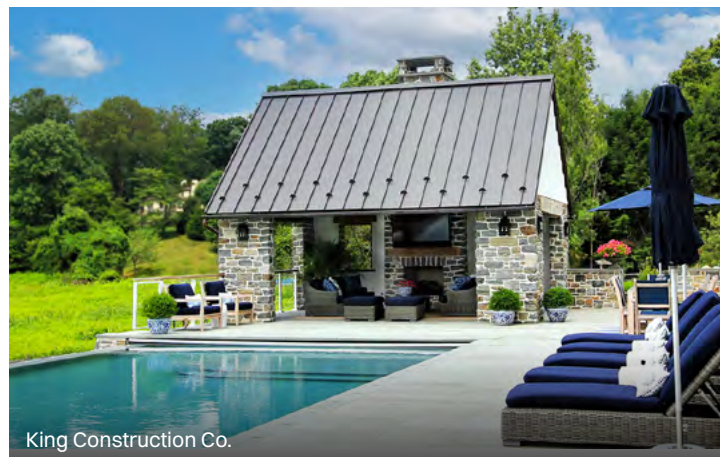

Precise Buildings

King Construction Co.