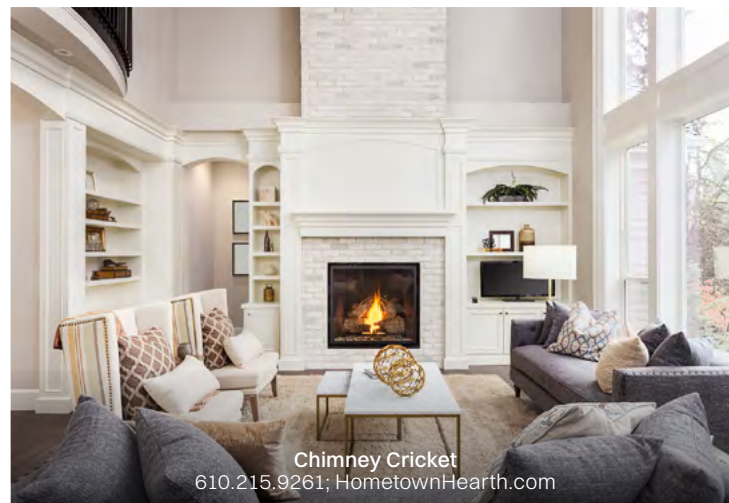

**Period Architecture**  
610.719.0101; PeriodArchitectureLtd.com

**Homestead Structures**  
877.272.7252; HomesteadStructures.com

**John Milner Architects**  
610.388.0111; JohnMilnerArchitects.com

**DreamMaker Bath & Kitchen of Chester County**  
484.473.5071; DreamMaker-Remodel.com/Chester-County