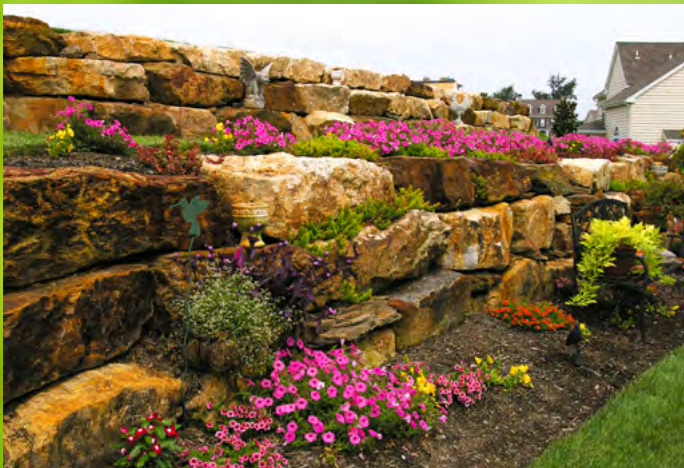

Landscape & Garden Design

Get your lawn, garden and backyard spring ready with the help of local experts!

Vixen Hill • 610-286-0909
VixenHill.com

Mostardi Nursery • 610-356-8035
Mostardi.com

Brandywine Quarry • 610-857-4200
BrandywineQuarry.com